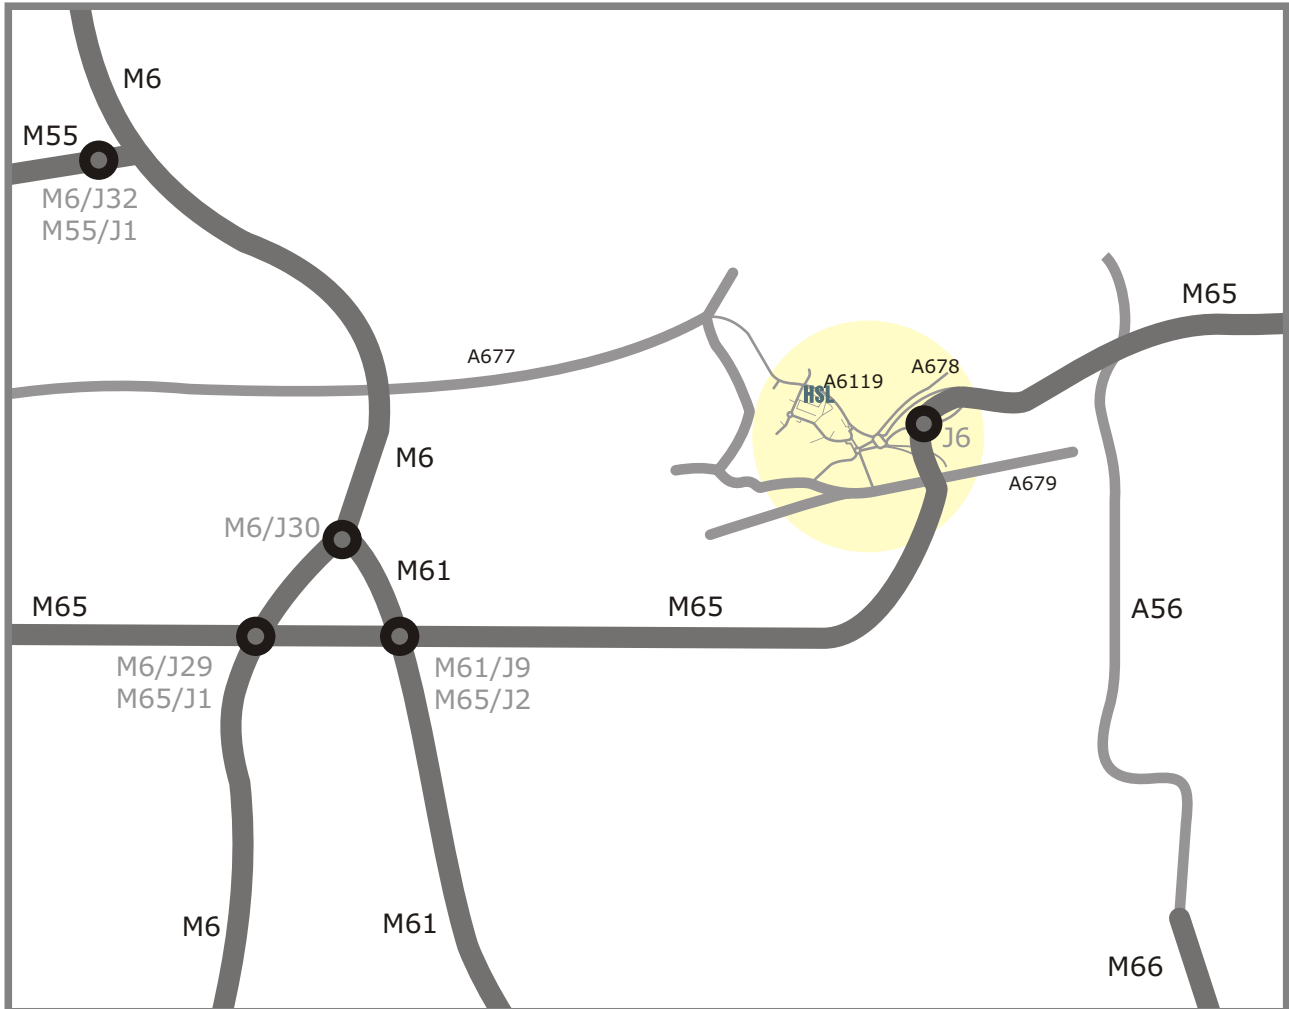

HSL Contact Details and Map

Directions

- Leave M65 at J6
- At roundabout take A6119 exit
- Turn left at the first set of traffic lights at Mercedes garage
- Follow road round on Blakewater Road through a speed camera
- Take first right down Challenge way signposted Greenbank Technology Park & continue to the end bearing to left
- Pass through gates, go straight & HSL is situated on the left